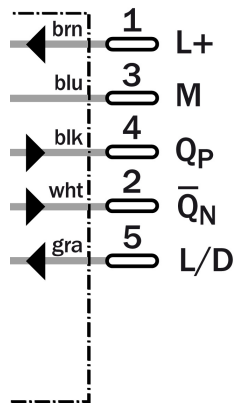

Connection diagram