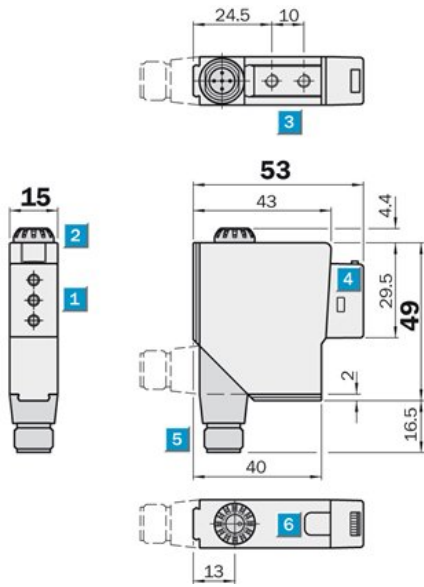

Photoelectric sensors
Photoelectric switch for fibre-optic cables,
Product group W12-2

WLL12-B5281

Model Name > [WLL12-B5281](#)
Part No. > [1011687](#)

Product features

Sensing range min ... max:	0 mm ... 280 mm, 0 mm ... 300 mm
Light source:	LED
Type of light:	Infrared light
Laser:	Infrared light
Sensing range max.:	0 mm ... 280 mm, 0 mm ... 300 mm

Technical data

Design:	cuboid
Dimensions (W x H x D):	15 mm x 49 mm x 53 mm
Supply voltage min ... max:	DC 10 ... 30 V ¹⁾
Ripple:	≤ 5 Vpp
Power consumption:	≤ 35 mA
Switching output:	PNP,Q/NPN, Q
Switching mode:	Light-/dark-switching, switchable
Output current max.:	100 mA
Response time:	360 μs
Switching frequency:	1,300 Hz
Connection type:	Connector, M12, 5-pin
Circuit protection:	V _S connections reverse-polarity protected/Output Q and Q not short-circuit protected/Interference suppression
Enclosure rating:	IP 67
Ambient operation temperature, min ... max:	-25 °C ... +60 °C
Ambient storage temperature, min ... max:	-25 °C ... +70 °C
Weight:	ca. 130 g
Housing material:	die-cast zinc
Series:	W12-2

¹⁾ Limit values

Dimensional drawing

|1| Connector for fibre-optic cable
|2| Sensitivity adjustment

|4| ADR
|5| Plug not rotatable. Plug facing backwards on request
|6| LED signal strength indicator

Adjustment possible