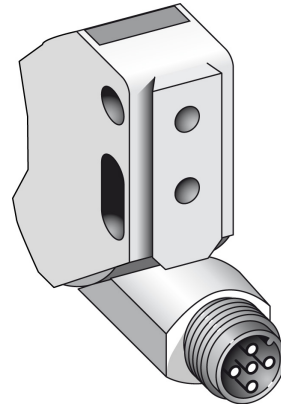

Connection type