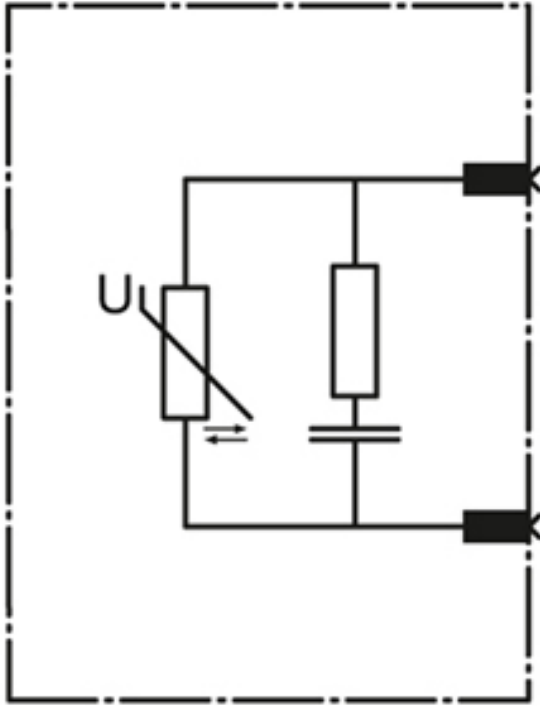

last change: